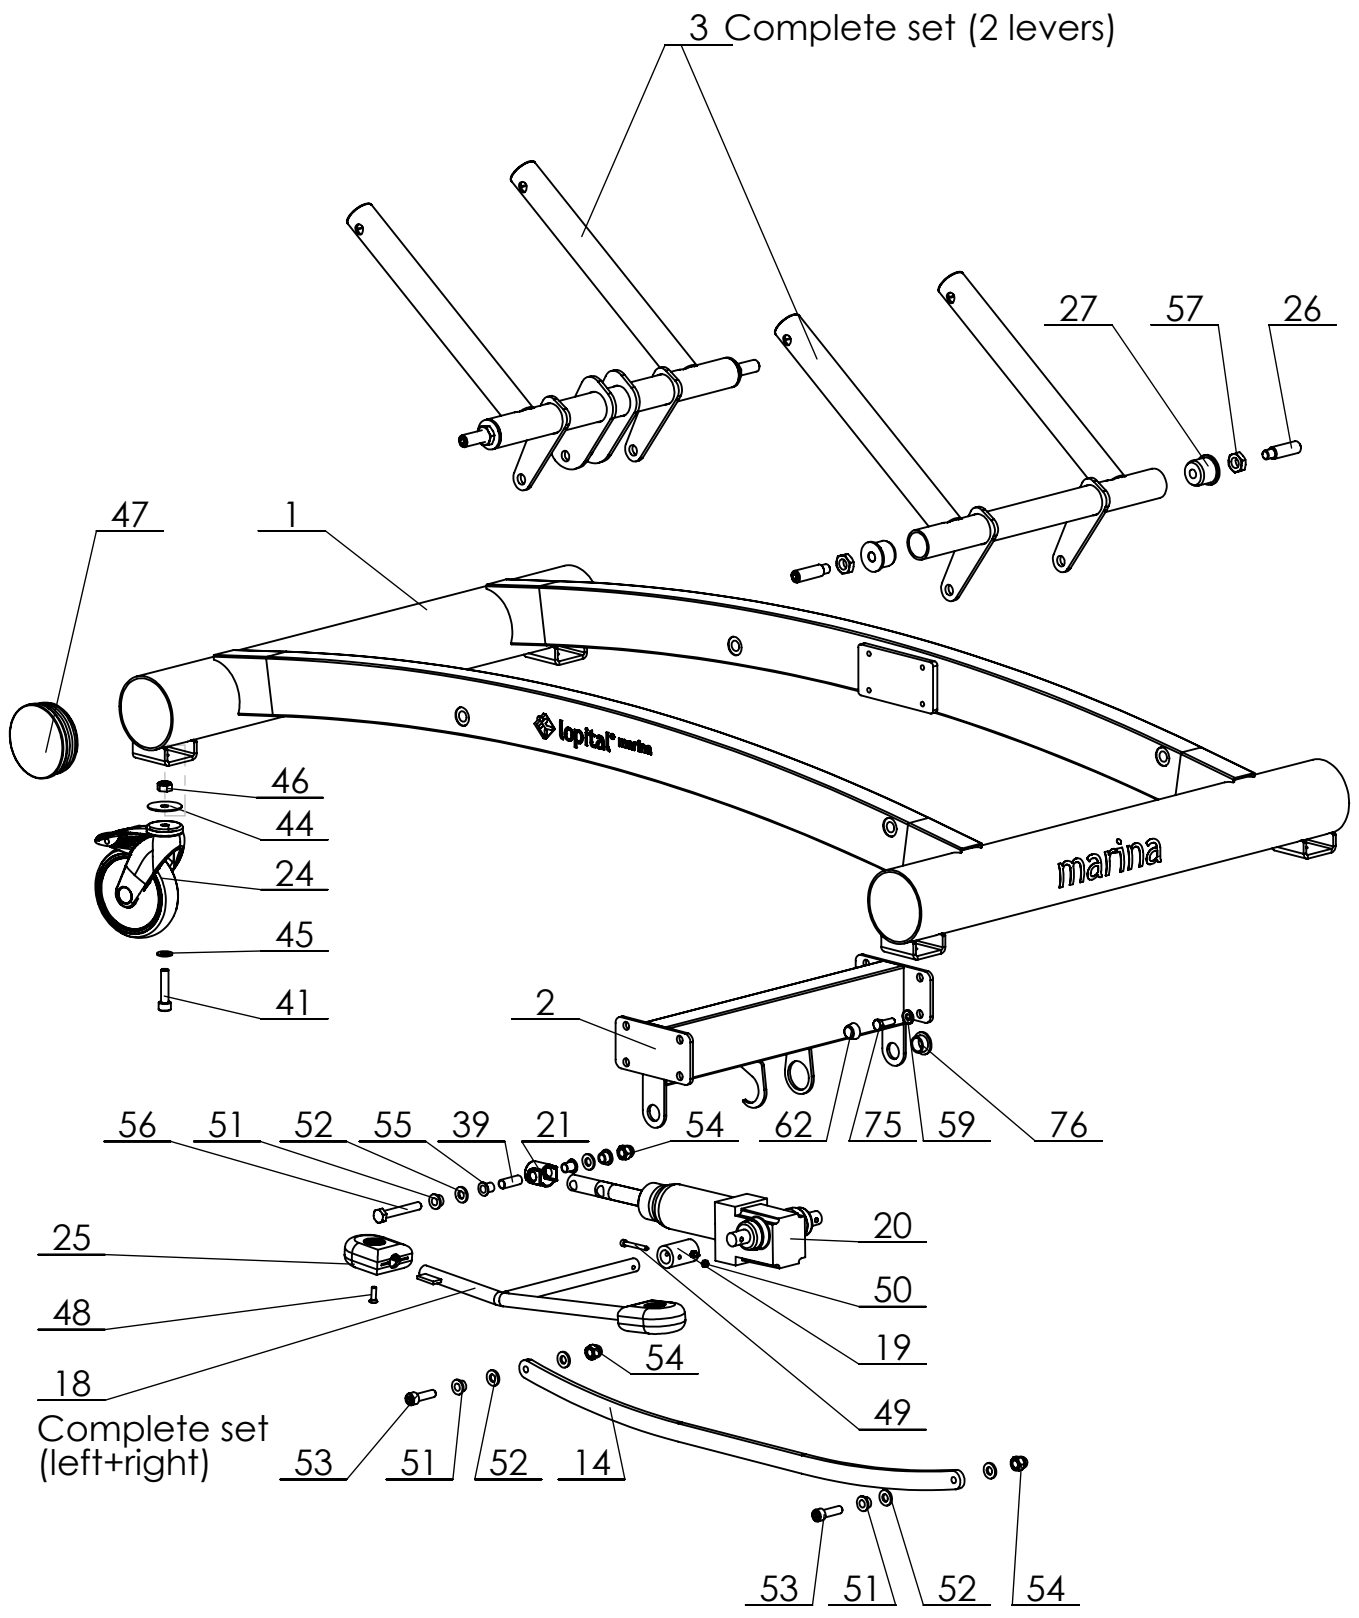

## Overview parts Marina Top frame

Copyright reserved by law

Unit of measurement: mm

Lopital Nederland bv

Type nr: 61002300

C:\Backup 16-03-2020\SW-Tek\Marina 2300\2300 82x204\

Signed: ES	Date: 02-2011
Revised: 8 / KA	Date: 24-03-2020
Revised: - /	Date: -

## Overview parts Marina

Copyright reserved  
by law

Unit of measure-  
ment: mm

Lopital Nederland bv

Type nr: 61002300

**Marina 61002300**

Part nr.	QTY.	Art.nr.	Part
39	1	70550009	Hinge bush
40	1	70210058	Flat seal washer
41	4	70519935	Cylinder head screw M10 x 45
42	1		Reservoir coupling
43	4		Flanged Slide bearing 18x22x25
44	4		Ring 45x10.5x1.5
45	4		Washer M10
46	4		Locknut M10
47	4		Tube cap Ø100
48	4		Countersunk cross slotted screw M6x20
49	4		Cylinder headscrew
50	5		Locknut M5
51	8		Flanged slide bearing 10x14x10
52	10		Washer PA M10
53	4		Cylinder head screw M10x35
54	5		Capnut M10
55	2		Flanged Slide bearing 10x12x15
56	1		Hex bolt M10x70
57	4		Low Hex nut M16
58	16		Slide bearing 8x14x10
59	16		Cap ring M8
60	4		Hex bolt M8 x 100
61	8		Locknut M8
62	17		Screw cap M8
63	8		Tube cap Ø40
64	2		Cylinder head screw M5x25
65	4		Washer M5
66	8		Washer M6
67	4		Hexagonal head bolt M6 x 45
68	4		Locknut M6
69	2		Buffer 20x18
70	6		Washer M8
71	6		Tube cap 50x25
72	4		Tube cap Ø30
73	4		Hex bolt M8 x 55
74	48		Hexagon socket button head screw M5x8
75	8		Hex bolt M8x25
76	2		Flanged Slide bearing 18x22x12