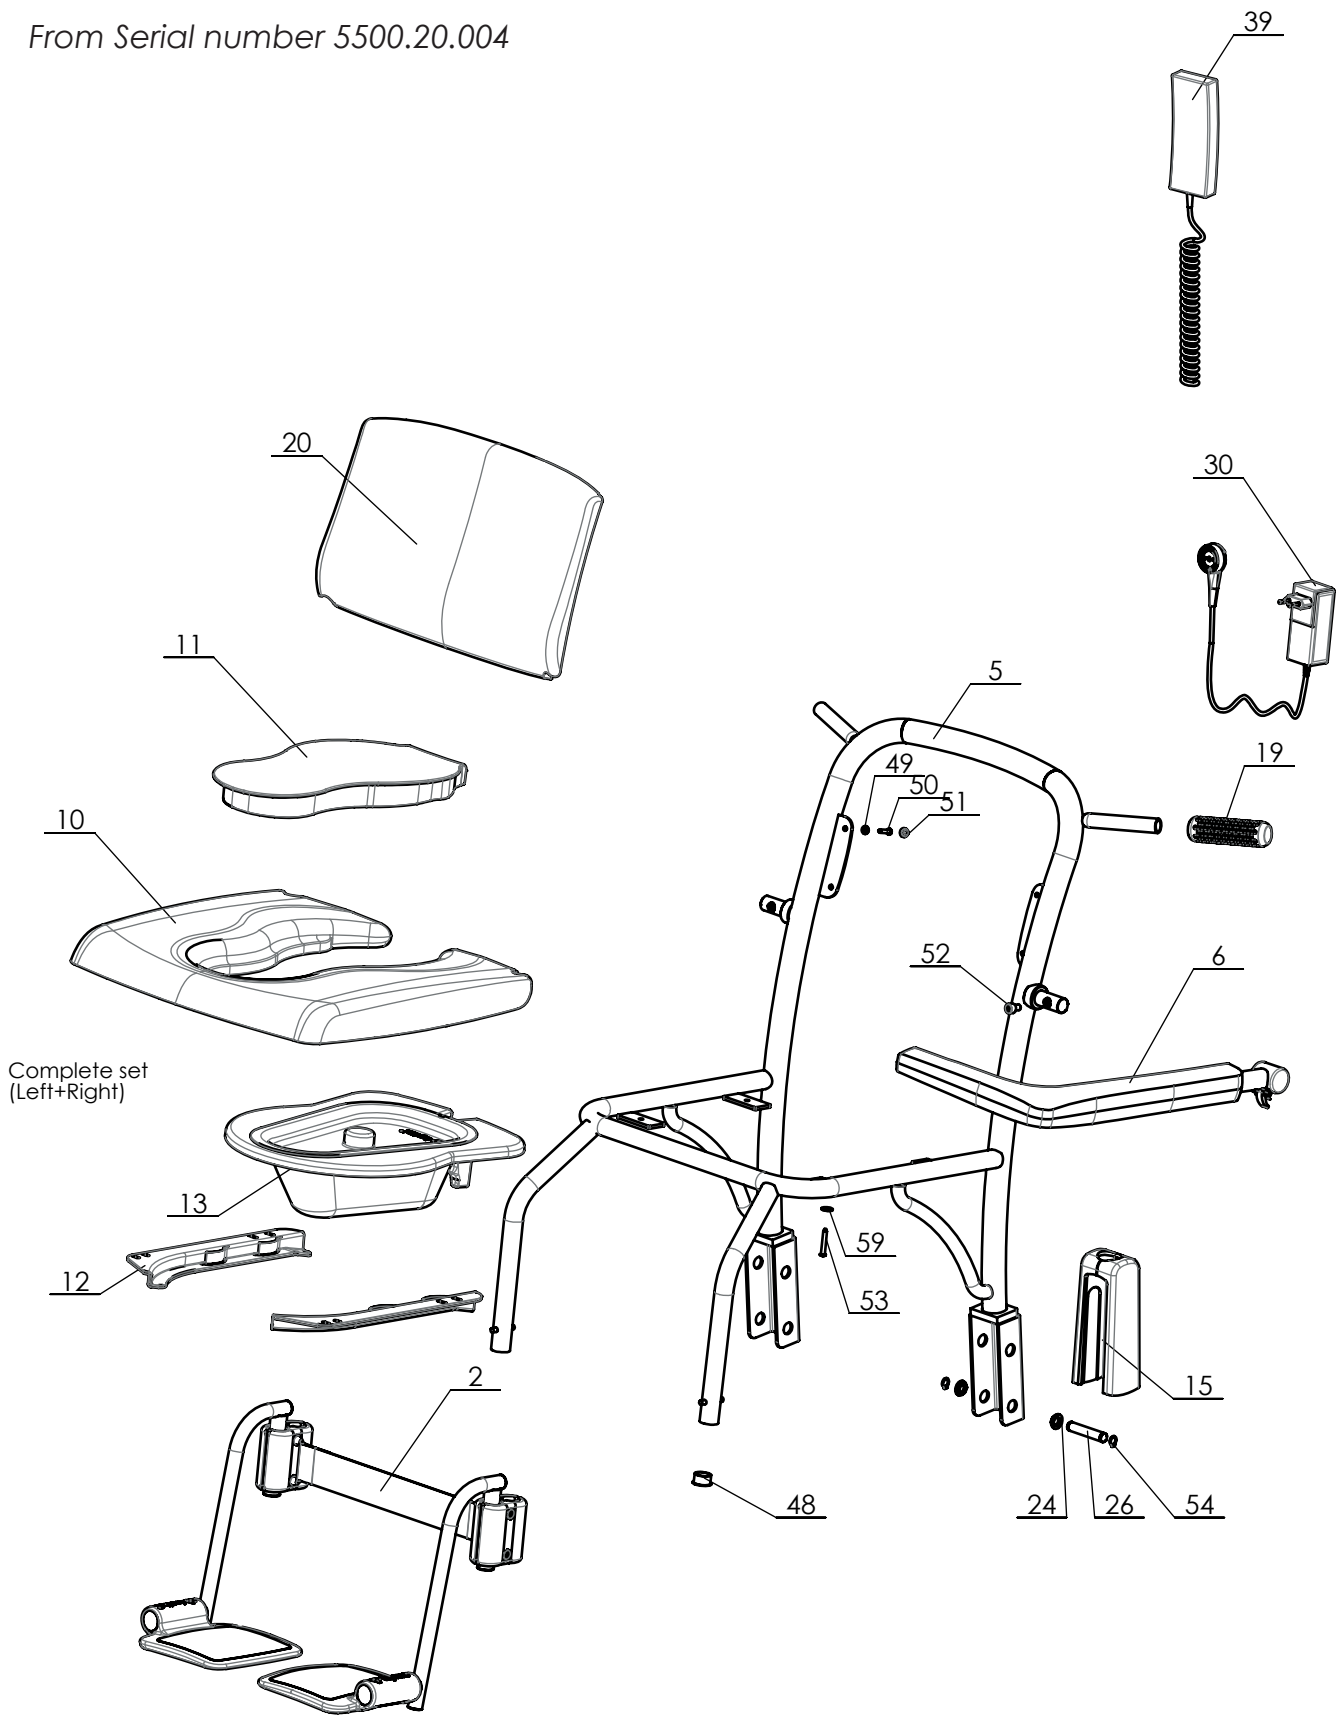

From Serial number 5500.20.004

Complete set
(Left+Right)

P:\SW-Tek\Elexo 5500\

Drawn by: PS	Date	22-03-2010
Revised: 10 /KA	Date	29-09-2023
Revised: 9 /KA	Date	08-01-2020

Copyright reserved
by law

Unit of measure-
ment: mm

Overview parts Elexo

Lopital Nederland bv

Type no: 51005500

Set (left + Right)

P:\SW-Tek\Elexo 5500\

Drawn by: RH	Date: 02-12-2014
Revised: 10 / KA	Date: 29-09-2023
Revised: 09 / KA	Date: 08-01-2020

Copyright reserved by law	Unit of measurement: mm
---------------------------	-------------------------

Overview parts Elexo base frame

Lopital Nederland bv

Type no: 51005500

Elexo 51005500

Part nr.	QTY.	Art.nr.	Part
1	1	70550001	Frame
2	1	69605199	Footrest complete
3	1	70550003	Main lever
4	2	70550004	Control lever
5	1	70519905	Seat frame
6	1	68405660	Front locking armrest
7	1	70550010	Cover for battery (2 pieces)
8	1	70550011	Battery Cover sides (set)
9	1	70550017	Sticker motorcover
10	1	70560046	Seat
11	1	70560045	Lid for seat
12	1	70510050	Guide for bedpan set
13	1	69501104	Bedpan + lid
14	4	70560066	Protective cover wheel
15	2	70519936	Hinge cover
16	2	70550019	Seperation plate
17	1	70550021	Bracket coupling
18	2	70550020	Cover for TA1
19	2	70560049	Handgrip
20	1	70550005	Back rest
21	1	70550013	Uni-lop Control
22	1	70530028	Battery cable with fuse
23	1	70550043	Sticker ELD
24	8	70560040	Bush bearing rear
25	8	70560041	Bush
26	4	70560042	Hinge
27	2	70519923	Bush
28	2	70550006	Actuator TA1
29	1	70550018	Chassispart charger
30	1	70550012	Charger incl. plug
31	2	70560004	Battery Set
32	1	70530030	Emergency stop
33	1	70550044	Sticker on/off
34	1	70550045	Switch On/Off
35	1	70550014	Emergency lowering button
36	4	70519928	Castor Ø 125 mm braked
37	2	70550009	Hinge bush
38	2	70550008	Bush
39	1	70550007	Manual control
40	1	70550046	Sticker E-Stop
41	4		Flanged Slide bearing 10x12x15