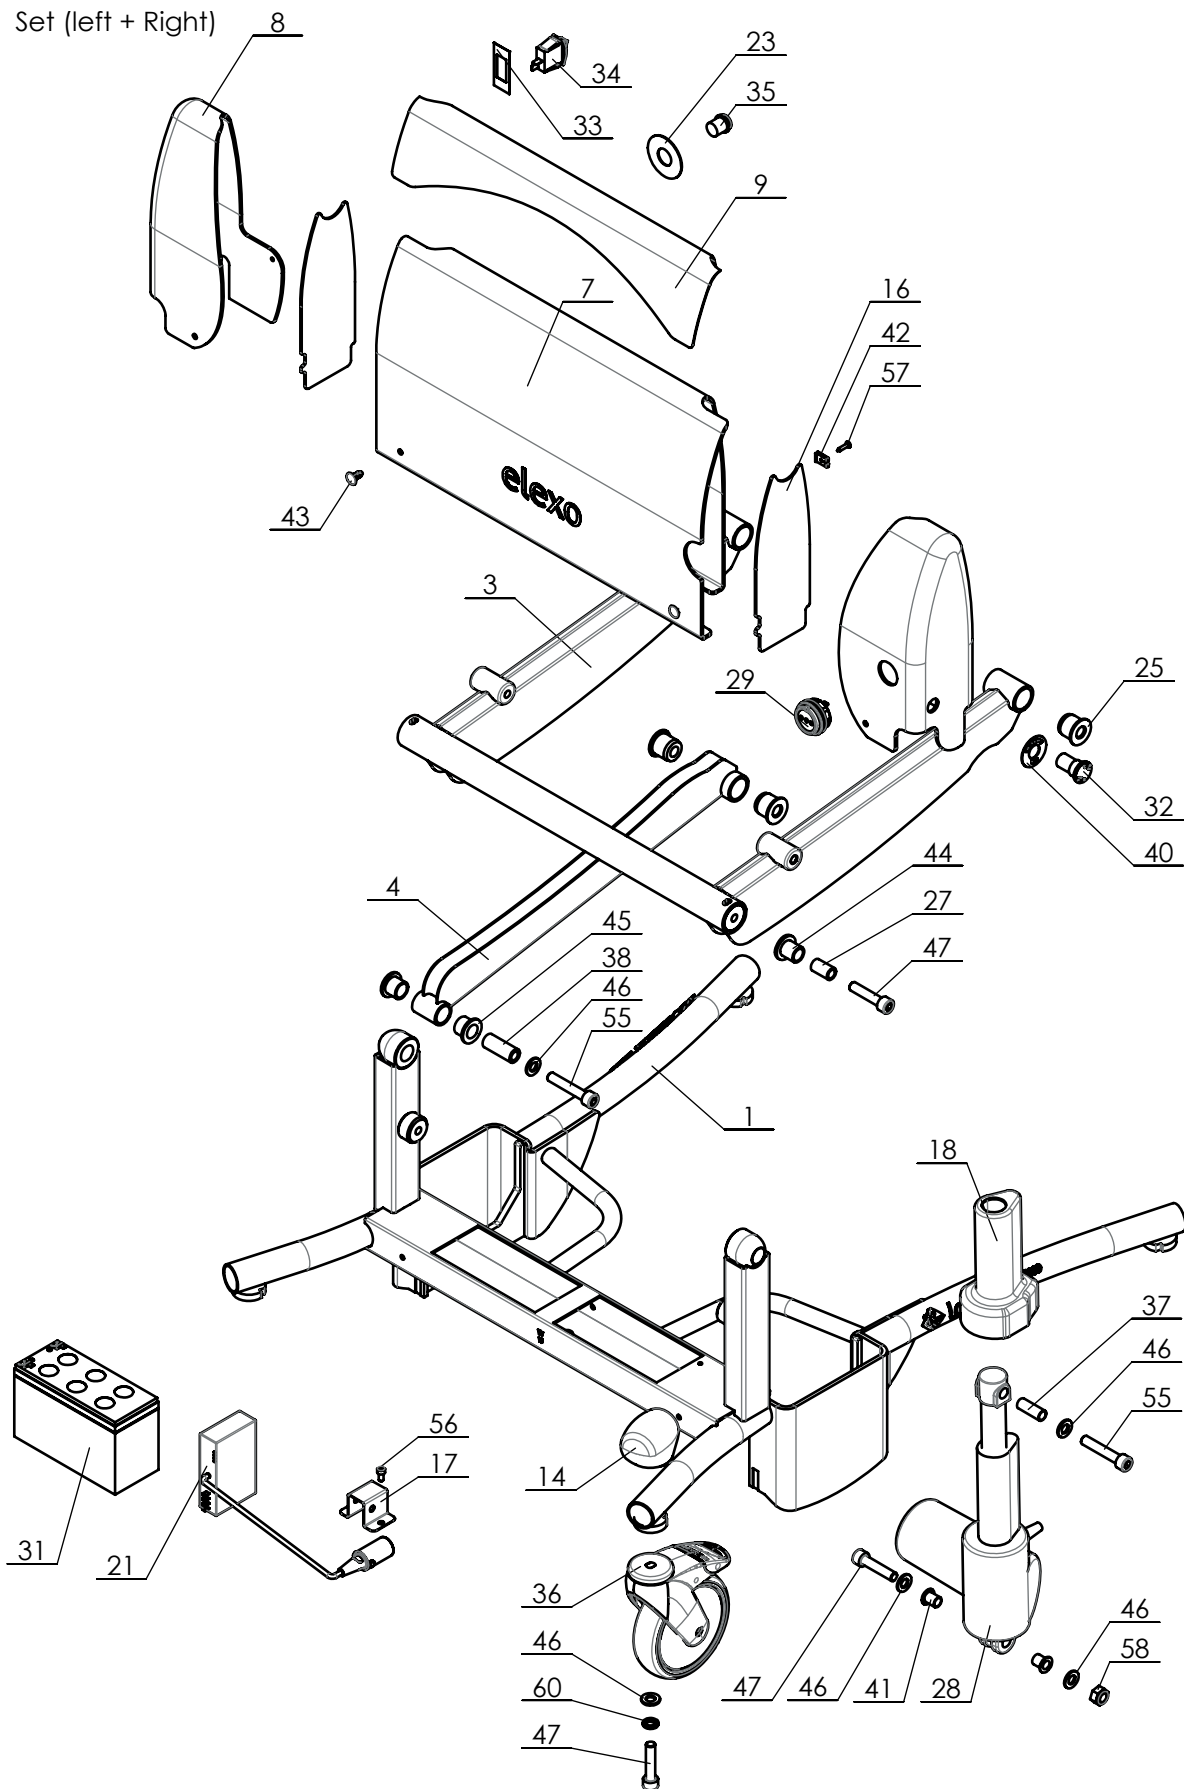

From Serial number 5500.20.004

Complete set
(Left+Right)

P:\SW-Tek\Elexo 5500\

Drawn by: PS	Date	22-03-2010
Revised: 10 /KA	Date	29-09-2023
Revised: 9 /KA	Date	08-01-2020

Copyright reserved
by law

Unit of measure-
ment: mm

Overview parts Elexo

Lopital Nederland bv

Type no: 51005500

Set (left + Right)

P:\SW-Tek\Elexo 5500\

Drawn by: RH	Date: 02-12-2014
Revised: 10 / KA	Date: 29-09-2023
Revised: 09 / KA	Date: 08-01-2020

Copyright reserved by law	Unit of measurement: mm
---------------------------	-------------------------

Drawn by: PS	Date 22-03-2010
Revised: 10 /KA	Date 29-09-2023
Revised: 9 /KA	Date 08-01-2020

Copyright reserved
by law

Unit of measure-
ment: mm

Overview parts Elexo

Lopital Nederland bv

Type no: 51005500

Elexo 51005500

Part nr.	QTY.	Art.nr.	Part
42	2		Snap nut M4
43	3		Tree clip
44	2		Flanged Slide bearing 14x18x21
45	4		Flanged Slide bearing 16x20x17
46	13		Washer M10
47	8		Cylinder head screw M10 x 45
48	2		Tube cap Ø25
49	4		Capring M4
50	4		Chipboard screw 4,5x25
51	4		Screw cap M4
52	2		Cylinder head screw M8x12 Dacromet
53	4		Chipboard screw 5x35
54	8		Retaining ring 12
55	4		Cylinder head screw M10x55
56	2		Cylinder head screw M5x10
57	2		Chipboard screw 3,9x16
58	2		Locknut M10
59	4		Washer M5 Ø15
60	4		Nord-Lock M10