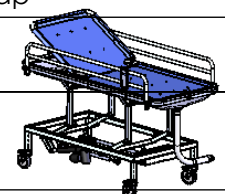

Z:\SW-Tek\Pelikaan lijn\4011 Electrisc\4011\

Signed	PS	Date	08-05-2006
Revised	2 /PS	Date	19-12-2008
Revised	3 /KA	Date	22-01-2015
Copyright reserved by law		Unit measurement: mm	

Overview parts Amfora

Lopital Nederland bv

Type nr: 62004011/4016

Amfora 62004011 / 62004016

Part nr.	QTY.	Art.nr.	Part
1	1	70401102	Carrier electric
2	1	70401004 70401501	Frame L=160 Frame L=190
3	2	67904120 67904125	Side rail complete L=160 Side rail complete L=190
4	1	67908070 67908068	Drip tray L=160 + Hose Drip tray L=190 + Hose
5	1	70410003 70410501	Inlay frame backrest L=160 Inlay frame backrest L=190
6	1	70410001	Adjusting backrest
7	1	70410004	Clamp high
8	1	70401012 70401512	Lying surface 160 Lying surface 190
9	2	70410002	Tube backrest adjusting
10	4	70519928	Castor Ø 125 mm braked
11	1	70401101	Actuator
12	1	70210510	Manual control
13	1	70404001	Clamp low
14	1	70210516	Charger
15	1	70210511	Mounting plate
16	1	70210518	Batterypack
17	1	70210515	Control box
18	4	70401002	Spacer
19	1	70210512	Mountingplate wall charger
20	8		Tube cap
21	2		Locknut
22	4		Slide bearing
23	2		Hex bolt
24	4		Slide bearing
25	3		Locknut
26	3		Round head screw
27	8		Hex bolt
28	3		Cylinder head screw
29	8		Locknut
30	24		Washer
31	4		Hex bolt
32	2		Hex nut
33	1		Countersunk screw
34	10		Washer
35	4		Lock nut
36	4		Nut cap
37	2		Wingbolt
38	2		Tube cap