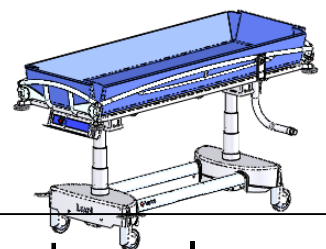

Luxal 61002200

Part nr.	QTY.	Art.nr.	Part
43	1	70220013	Hand control
44	1	28021090012	Emergency guard
45	1	70220010	Cable
46	1	70220011	Cable
47	6	80220065	Strap with buckle
48	4	70220005	Castor set
49	24	70220027	Threaded bush
50	2	70220005	Carrier
51	4		Tube cap
52	2		Slide bearing
53	4		Washer
54	2		Slide bearing
55	2		Cylinder head screw
56	1		Hex bolt
57	1		Hex bolt
58	2		Slide bearing
59	4		Retaining ring
60	4		Washer
61	2		Retaining ring
62	4		Slide bearing
63	1		Round head screw
64	4		Hex bolt
65	4		Tube cap
66	20		Round head screw
67	4		Washer
68	4		Rivet
69	46		Bolt
70	11		Washer
71	12		Spring washer
72	8		Lock nut
73	6		Hex bolt
74	8		Hex bolt
75	12		Locknut
76	12		Washer
77	5		Locknut

Z:\SW-Tek\Luxal 2200\

Signed	PS	Date	03-10-2007
Revised	4 /ES	Date	25-02-2013
Revised	5 /KA	Date	24-02-2015

Overview parts Luxal

Copyrights reserved
by law

Unit for measure-
ment: mm

Lopital Nederland bv

Type nr: 61002200