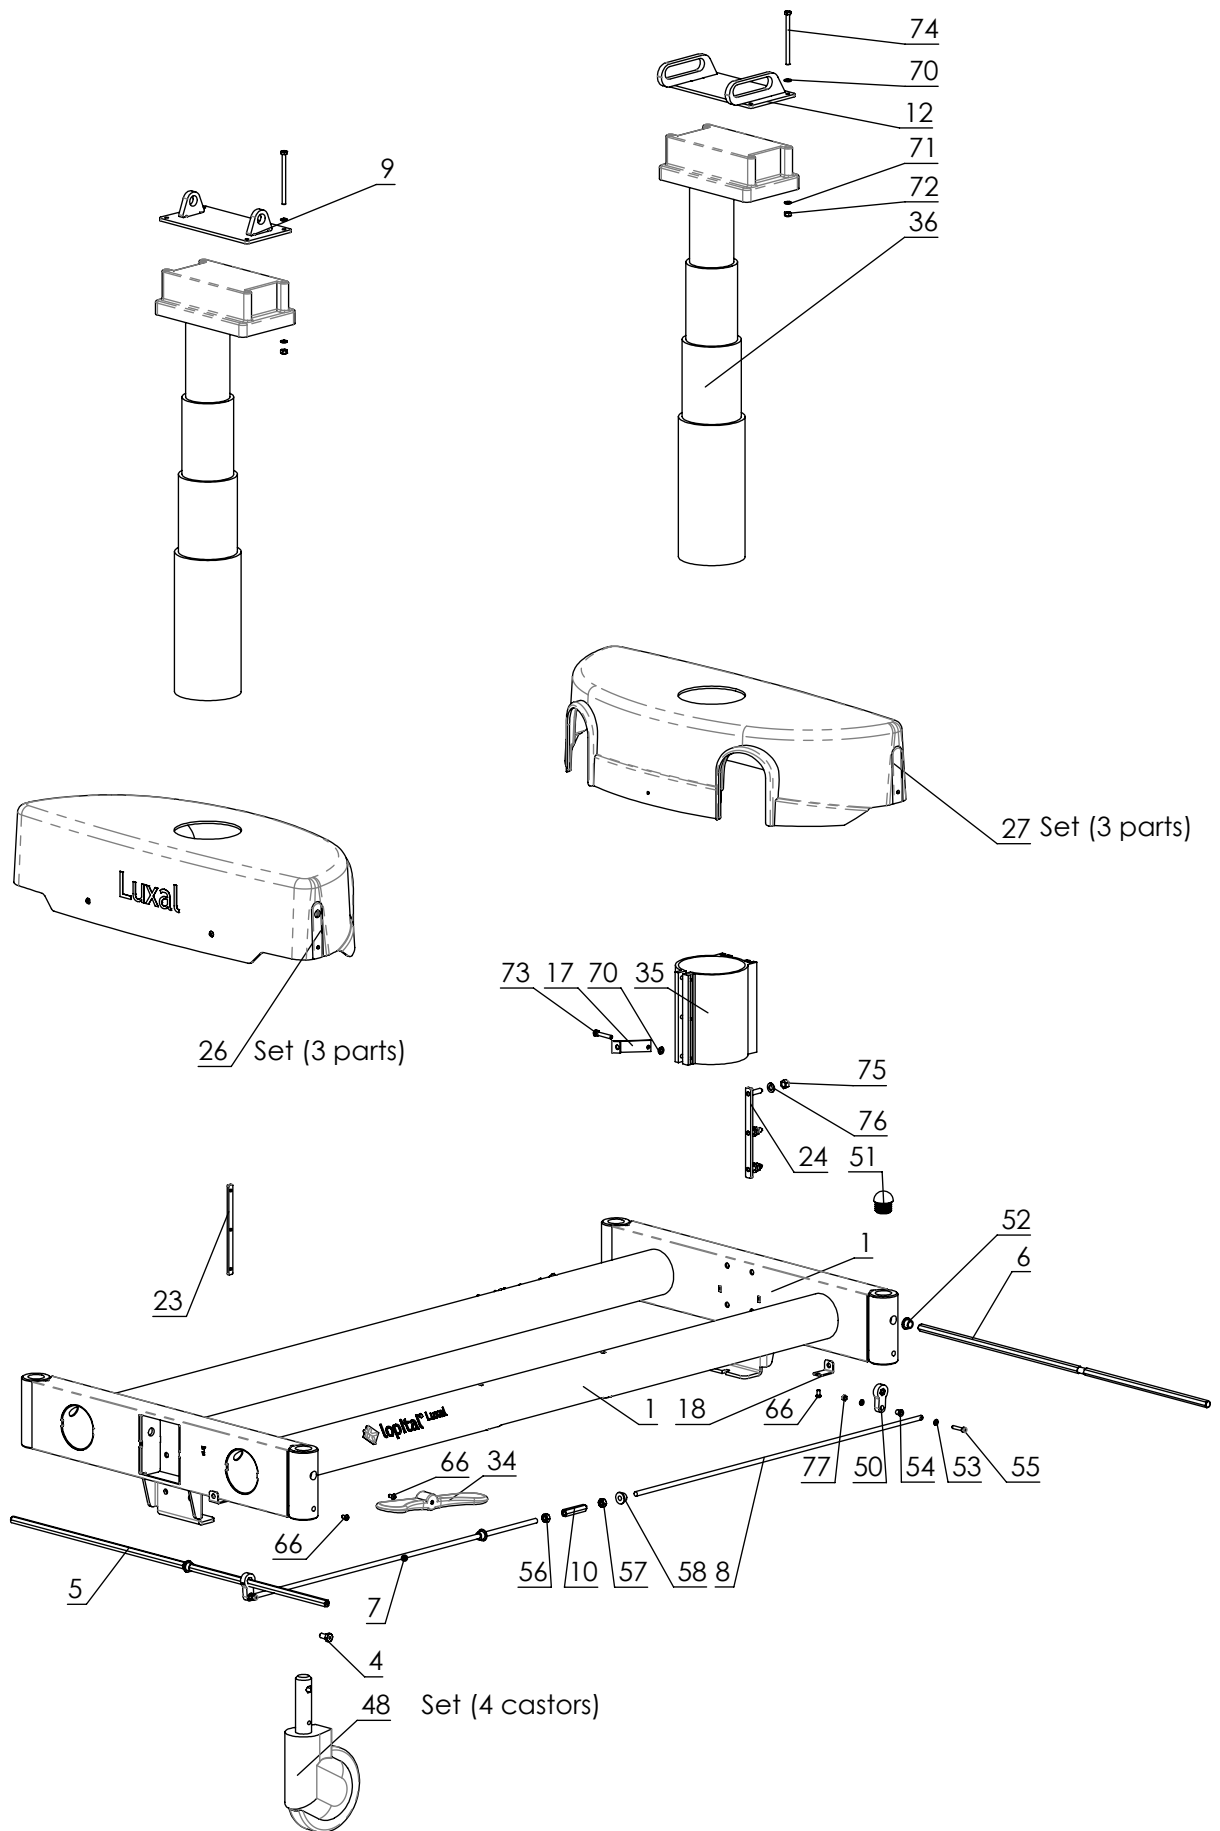

# Overview parts Luxal

Copyright reserved by law	Unit for measurement: mm
---------------------------	--------------------------

Lopital Nederland bv

Type nr: 61002200

Z:\SW-Tek\Luxal 2200\

Signed	PS	Date	03-10-2007
Revised	4 /ES	Date	25-02-2013
Revised	5 /KA	Date	24-02-2015

# Overview parts Luxal Base frame

Copyrights reserved by law

Unit for measurement: mm

Lopital Nederland bv

Type nr: 61002200

## Luxal 61002200

Part nr.	QTY.	Art.nr.	Part
1	1	70220001	Chassis
2	2	70220004	Side rail
3	1	70230007	Frame
4	4	70220026	Wheel bolt
5	1	70220020	Axis long
6	1	70220030	Axis short
7	1	70220021	Coupling rod
8	1	70220022	Coupling rod
9	1	70220019	Hinge
10	1	70210003	Adjusting nut
11	1	70220025	Battery plate
12	1	70220018	Hinge split
13	2	70220017	Axis
14	2	70220029	Bronze bush
15	1	70210512	Mountingplate wall charger
16	1	70210516	Charger
17	2	70220006	Support wheelcover
18	4	70220007	Hook wheelcover
19	1	70220028	Hose clip
20	1	70220016	Mattress
21	1	70210048	Pillow
22	4	70220040	Plug for buffer role
23	2	70220052	Theaded strip clamp
24	4	70220051	Theaded strip Bolt clamp
25	8	70220023	Clamping plate
26	1	70220035	Wheel cover closed
27	1	70220015	Wheel cover open
28	2	70210039	Lock
29	2	70210041	Leaf spring incl. cover
30	1	70210056	Clamping ring
31	1	70210055	Outlet
32	1	70210043	Clamping disk
33	1	70220014	Web plate
34	1	70220033	Brake pedal right or left
35	2	70220009	Mounting bracket
36	2	70220008	Actuator BL4
37	4	70220041	Buffer roll
38	1	70210058	Pakking ring
39	1	70210054	Hose (complete)
40	1	70210511	Mounting plate
41	1	70210518	Batterypack
42	1	70220012	Control box

## Overview parts Luxal

Copyrights reserved  
by law

Unit for measure-  
ment: mm

Lopital Nederland bv

Type nr: 61002200