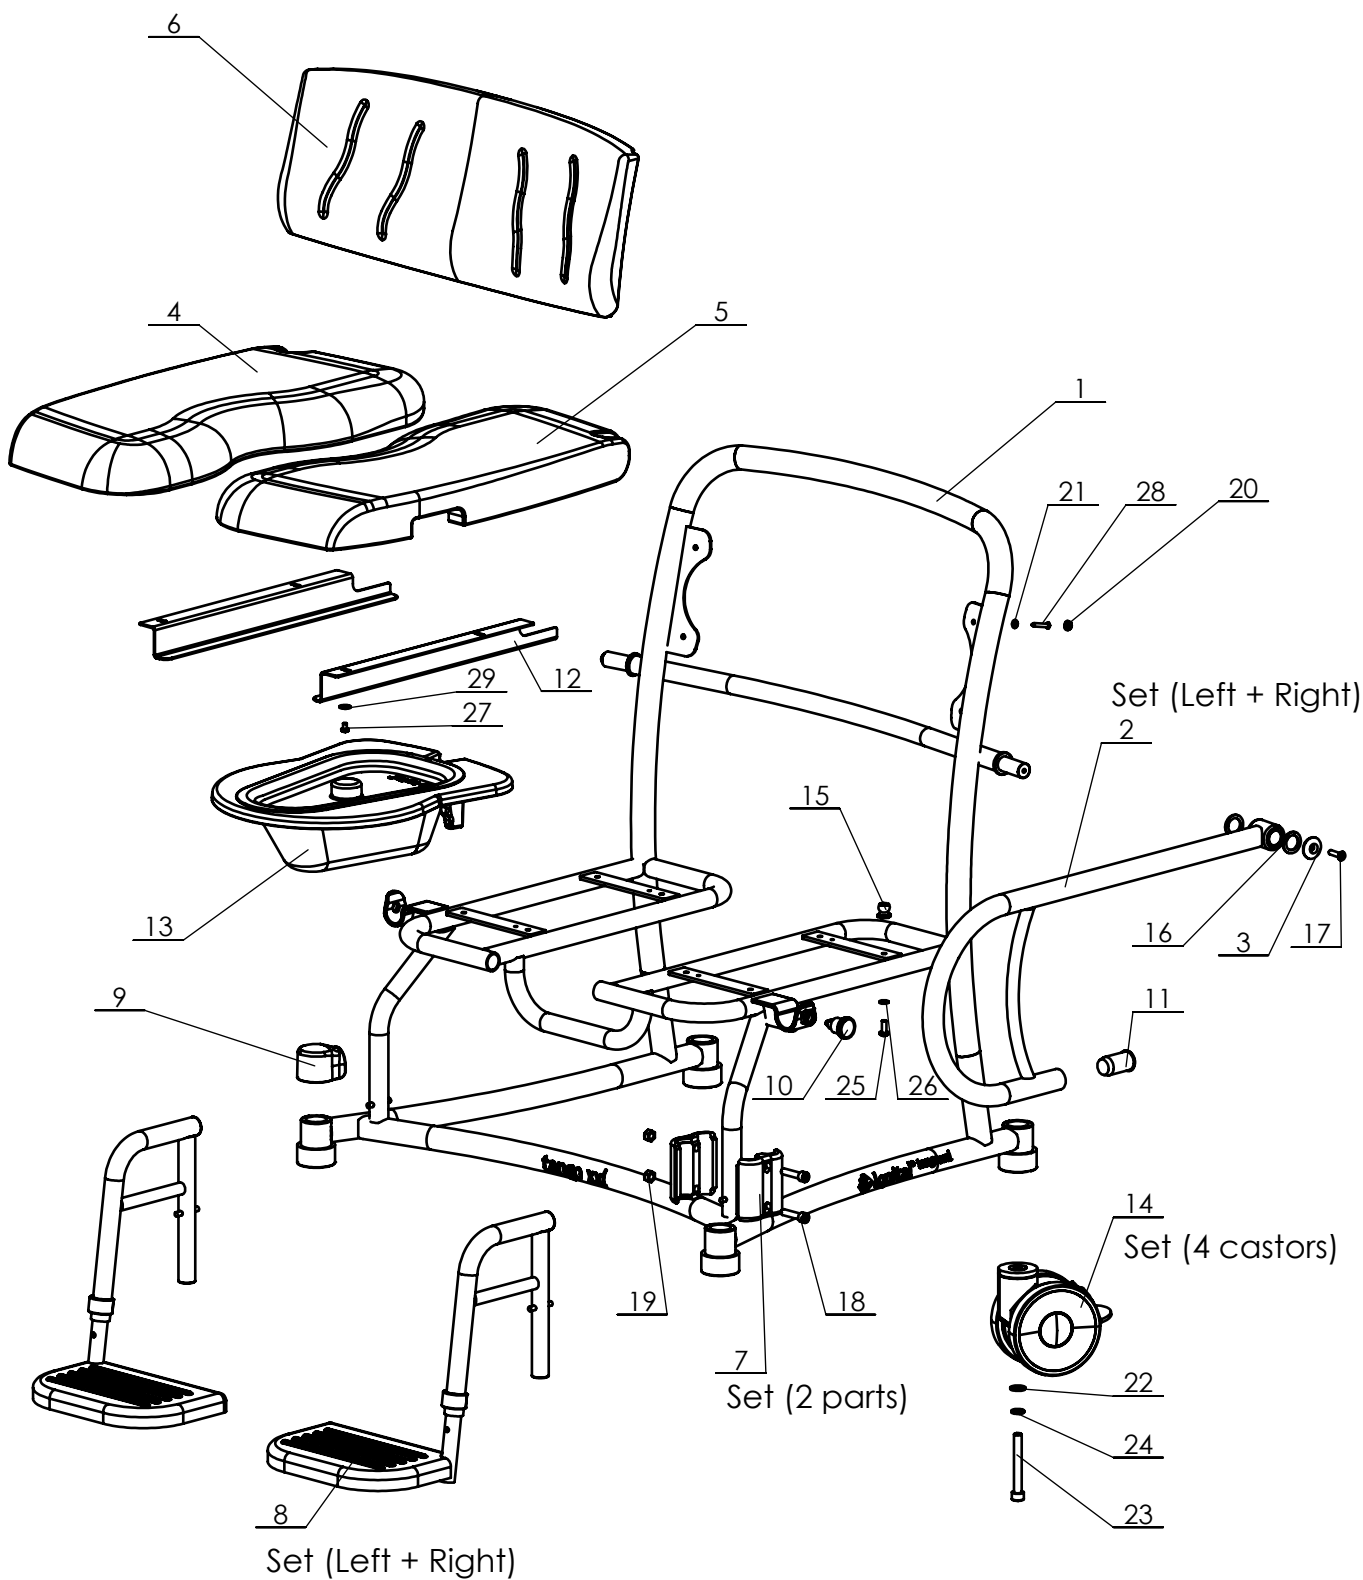

From Serial Number 5800.20.007

P:\SW-Fek\Tango XXL 5800\

Signed	ES	Date	07-10-2013
Signed	3 /KA	Date	18-04-2019
Signed	4 /KA	Date	13-01-2020

Copyright reserved by law

Unit measurement: mm

Overview parts Tango XXL

Lopital Nederland bv

Type nr: 51005800

Tango XXL 51005800

Part nr.	QTY.	Art.nr.	Part
1	1	70580001	Frame
2	1	70530005	Armrest (L+R)
3	1	75530017	Rosette
4	1	70530014	Seat XXL (Right)
5	1	70530008	Seat XXL (Left)
6	1	70530009	Backrest
7	4	70519931	Leg support clamp
8	1	70530017	Height adjustable footsupport (Set)
9	4	80519901	Protective cover wheel
10	2	70530029	Pull knob
11	2	70530010	tube plug
12	1	70580005	Guide for bedpan set
13	1	69501104	Bedpan + lid
14	3	70530025	Castor double roll set
15	8	70602006	Snaploc
16	4		Washer PA M20
17	2		Countersunk screw M6x25
18	4		Cylinder head screw M8x35
19	4		Locknut M8
20	4		Screw cap M4
21	4		Capring M4
22	4		Washer M10
23	4		Cylinder head screw M10x80
24	4		Nord-Lock M10
25	8		PAN head cross slotted screw M6x16
26	8		Washer M6
27	4		PAN head cross slotted screw M5x8
28	4		Chipboard screw 4,5x25
29	4		Washer M5 Ø15

P:\SW-Tek\Tango XXL 5800\

Signed	ES	Date	07-10-2013
Revised	3 /KA	Date	18-04-2019
Revised	4 /KA	Date	13-01-2020

Overview parts Tango XXL

Copyright reserved
by law

Unit of measure-
ment: mm

Lopital Nederland bv

Type nr: 51005800