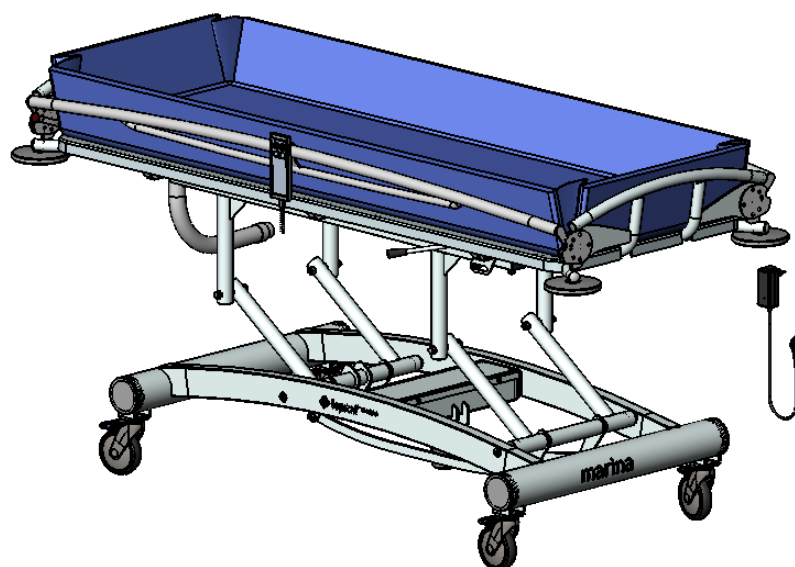

Marina 61002350

Part nr.	QTY.	Art.nr.	Part
77	2		Buffer 20x18
78	6		Washer M8
79	6		Tube cap 50x25
80	4		Tube cap Ø30
81	4		Hex bolt M8 x 55
82	48		Hexagon socket button head screw M5x8
83	8		Hex bolt M8x25
84	2		Hexagon socket button head screw M5x6
85	4		Tree clip
86	1		Hex bolt M10x60

C:\Backup 16-05-2020\SW-Tek\Tek\Marina 2300\2300 82x204\

Signed: ES	Date: 02-2011
Revised: 8 / KA	Date: 24-03-2020
Revised: - /	Date: -

Overview parts Marina

Copyright reserved
by law

Unit of measure-
ment: mm

Lopital Nederland bv

Type nr: 61002350