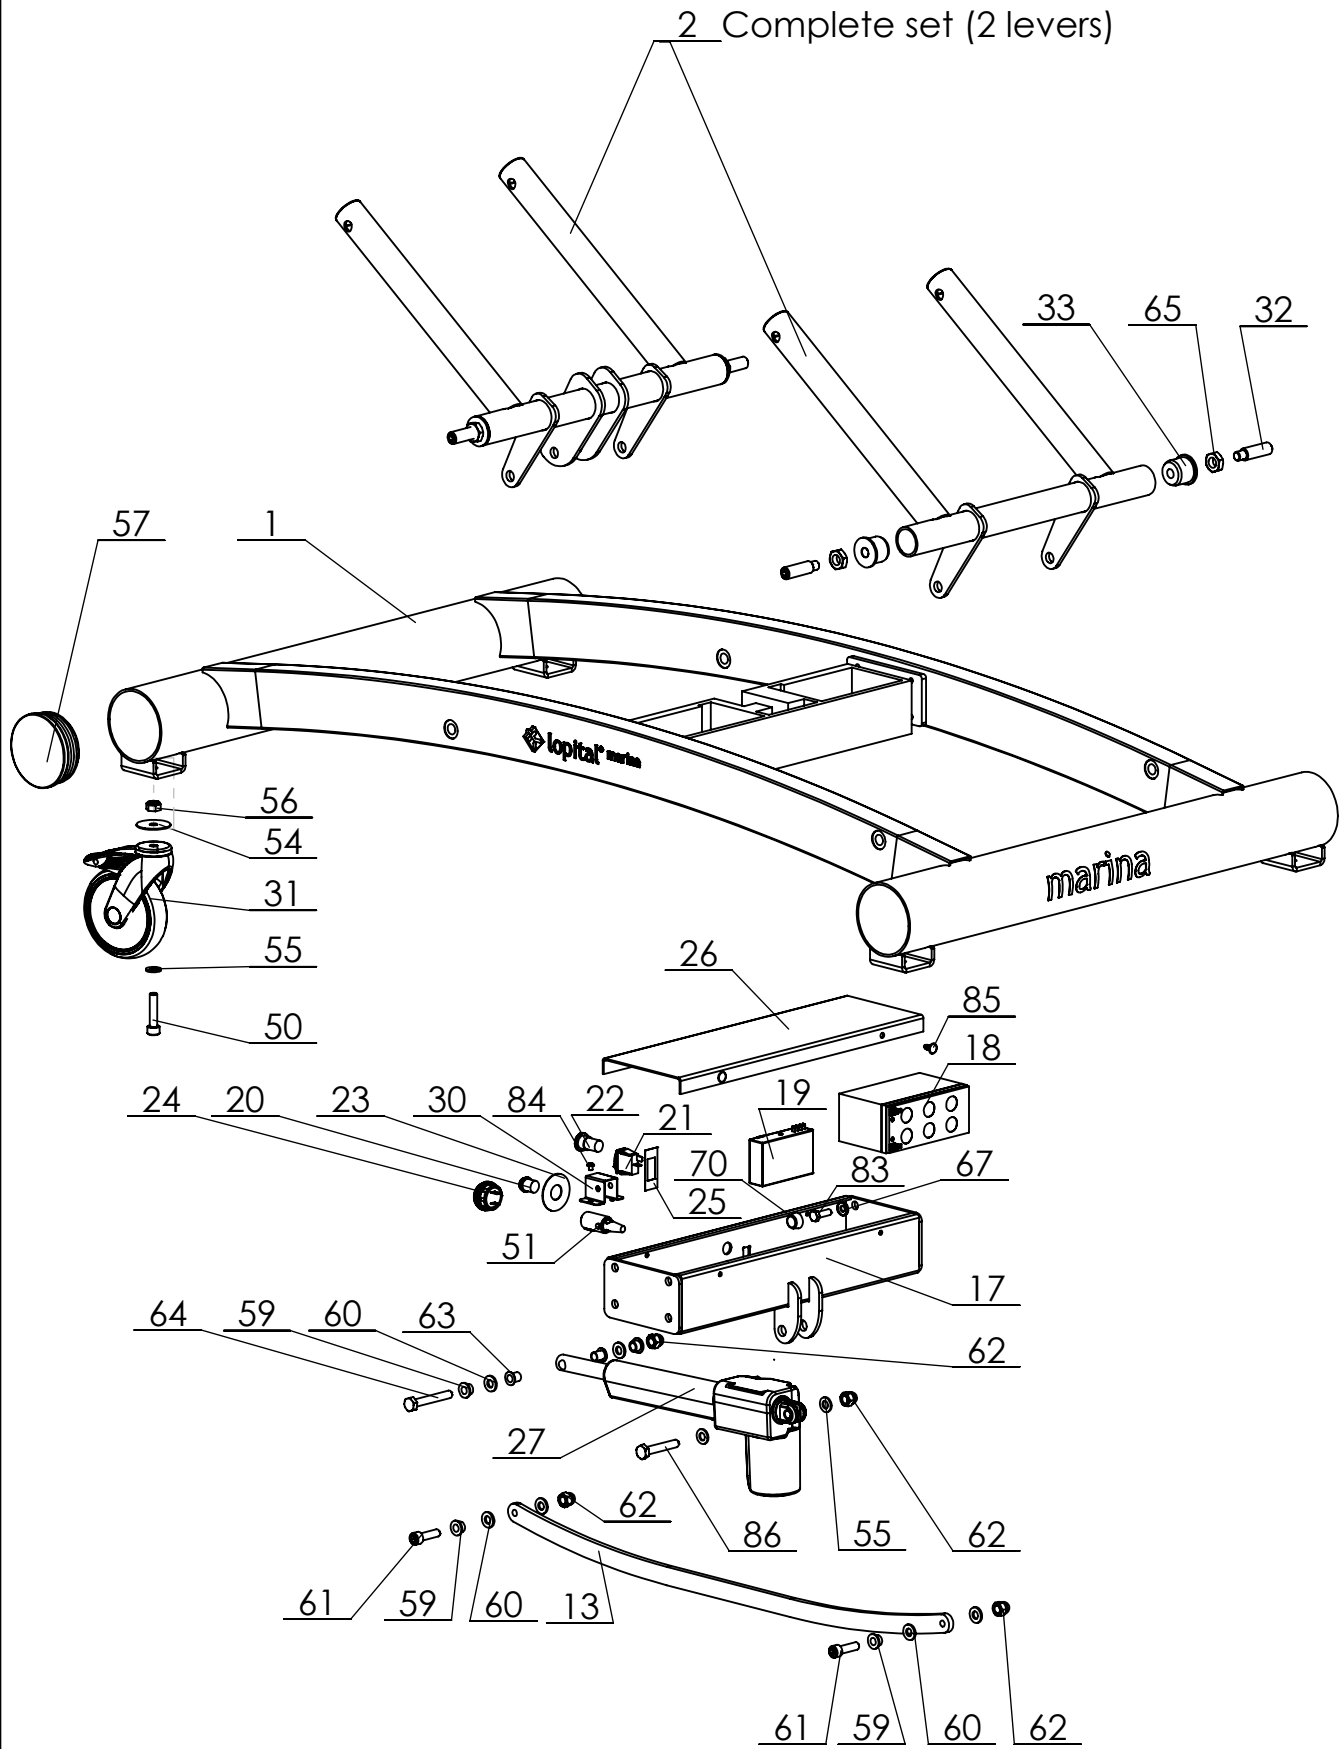

C:\Backup 16-03-2020\SW-Tek\Marina 2300\2300 82x204\

Signed: ES	Date: 02-2011
Revised: 8 / KA	Date: 24-03-2020
Revised: - /	Date: -
Copyright reserved by law	Unit of measurement: mm

Overview parts Marina Base frame

Lopital Nederland bv

Type nr: 61002350