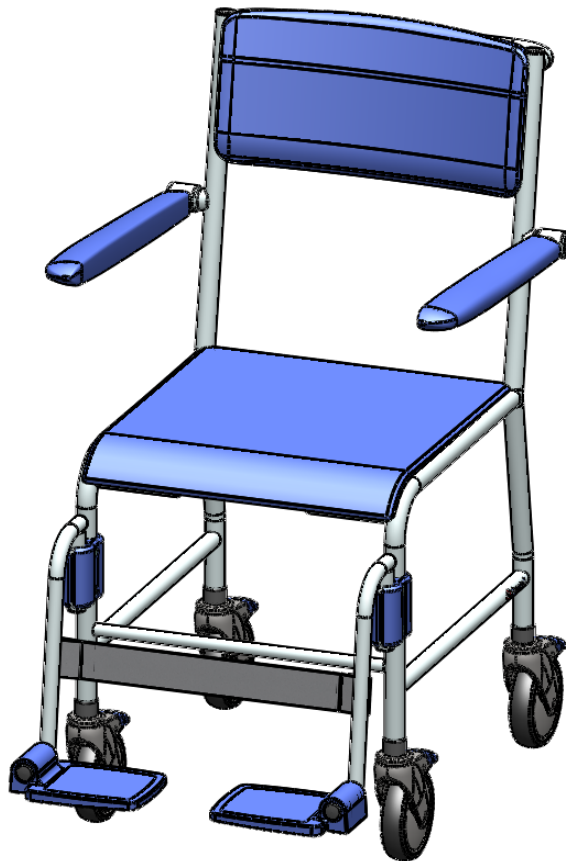

Timo 54006034

Part nr.	QTY.	Art.nr.	Part
1	1	70203501	Frame
2	1	70203509	Backrest
3	1	69608024	Footrest
4	4	70519928	Castor Ø 125 mm braked
5	1	70602007	Seat
6	1	70565001	Armrest
7	4	70602006	Snaploc
8	2		Cylinder head screw M8x12
9	4		Cap castor
10	4		Tube cap
11	4		Countersunk screw M6x10
12	4		Capring M4
13	4		Chipboard screw M4x30
14	4		Screw cap M4