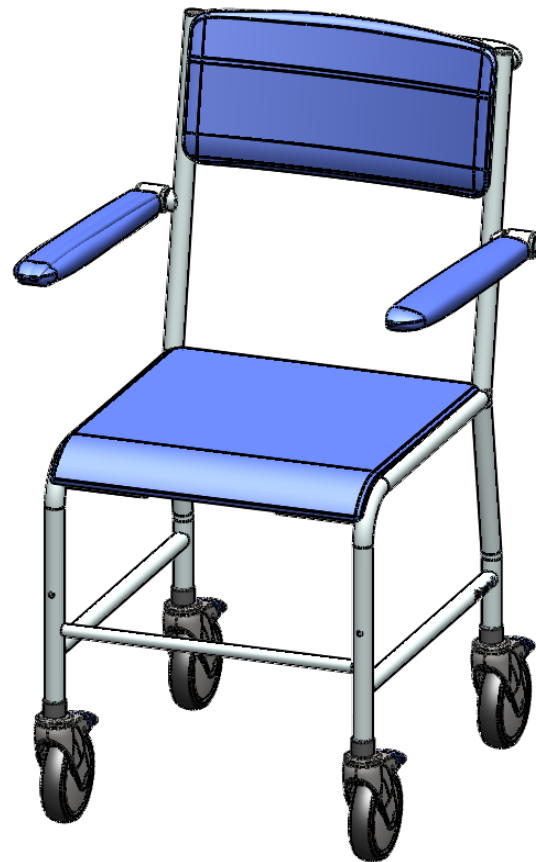

P:\SW-Fek\Timo en Cleo\Timo 6025\

Signed	KA	Date	02-03-2016
Revised	- /KA	Date	-
Revised	- /KA	Date	-

Overview parts Timo

Copyright reserved by law

Unit of measurement: mm

Lopital Nederland bv

Type nr: 54006025

Timo 54006025

Part nr.	QTY.	Art.nr.	Part
1	1	70203501	Frame
2	1	70203509	Backrest
3	4	70519928	Castor Ø 125 mm braked
4	1	70602007	Seat
5	1	70565001	Armrest
6	4	70602006	Snaploc
7	2		Cylinder head screw M8x12
8	4		Cap castor
9	4		Tube cap
10	4		Countersunk screw M6x10
11	4		Capring M4
12	4		Chipboard screw M4x30
13	4		Screw cap M4